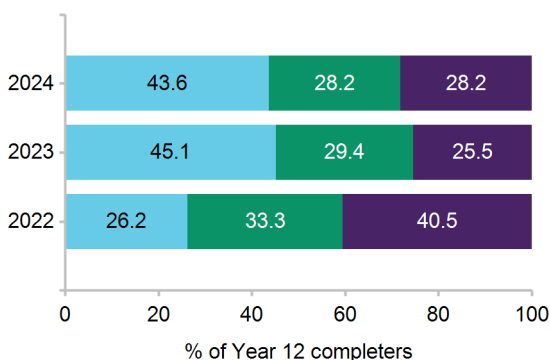

Next Step 2024 Post-School Destinations

Capricornia (Emerald Campus) School of Distance Education

This is a summary of the post-school destinations of students from Capricornia (Emerald Campus) School of Distance Education who completed Year 12 and gained a Senior Statement in 2023. The results are from the *Year 12 Completers Survey*, which is conducted approximately six months after students completed Year 12.

For more information about the survey visit the *Next Step* website www.qld.gov.au/nextstep. Regional and statewide reports will be available from October 2024.

79.6% response rate

39 out of 49 Year 12 completers from this school responded to the 2024 survey. *Results may not be representative of all Year 12 completers at this school.*

Post-school destinations

In 2024, 71.8% of Year 12 completers from Capricornia (Emerald Campus) School of Distance Education were engaged in education, training or employment in the year after they completed school.

Of the 39 respondents, 43.6% continued in education and training. The most common study destination was VET certificate.

A further 28.2% transitioned directly into paid employment only.

All Year 12 completers were assigned to a *main destination*. Respondents who were both studying and working are reported as being in education or training, including apprentices and trainees.

Engagement over time