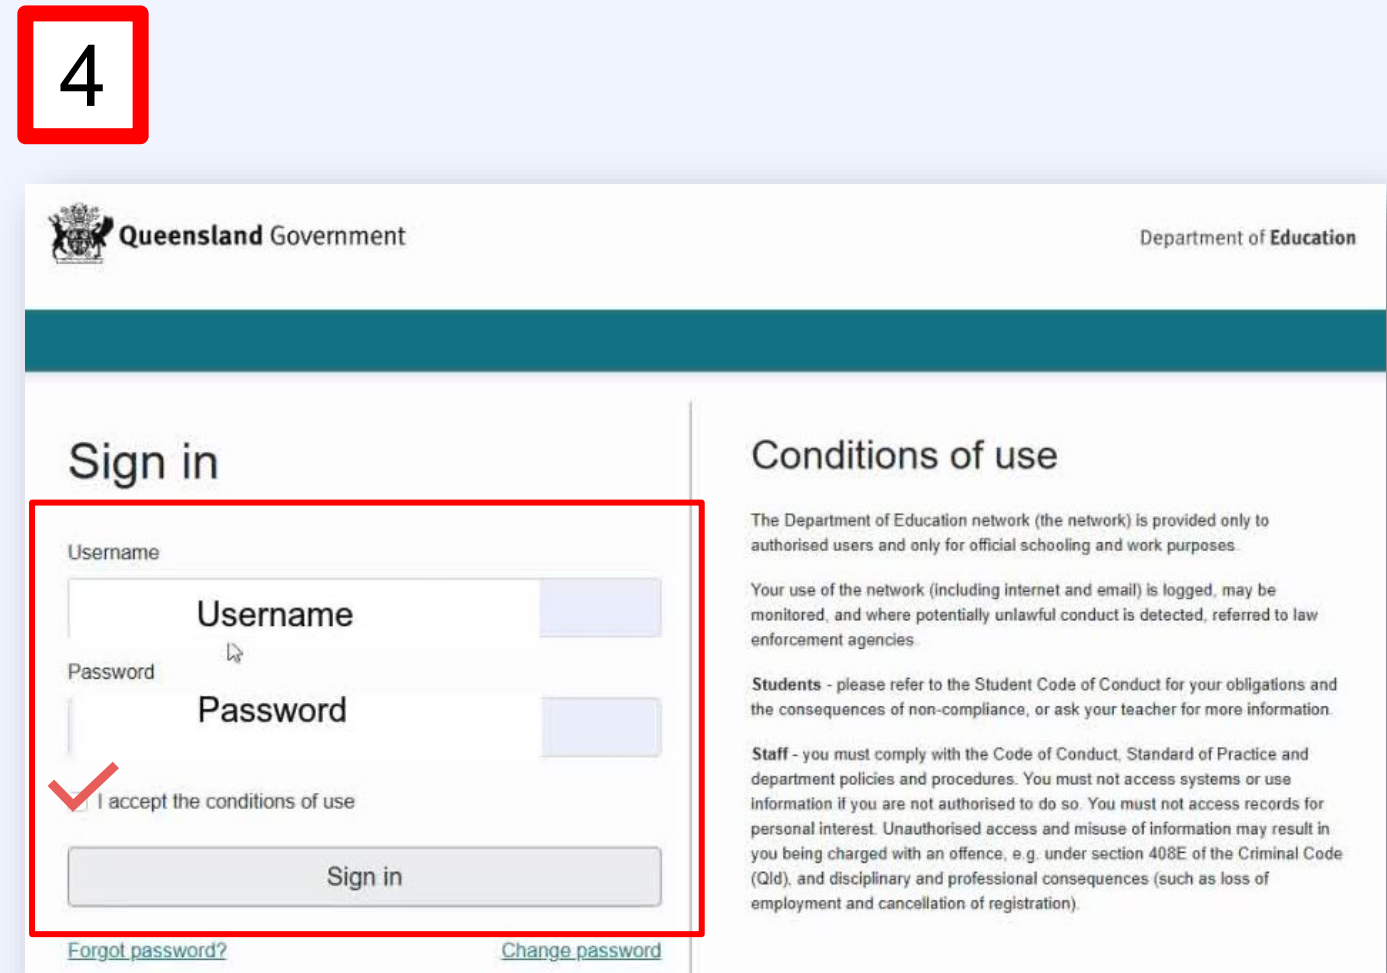

1. How to access your Timetable

At the start of each term, you will need to check your timetable to check if any changes have occurred. Changes could include subject changes from Semester 1 electives to Semester 2 electives OR change of teacher or time of class.

1. Go to the school website
2. Scroll down to the bottom – **Quick links**
3. Click on ‘OneSchool-timetable and Course Assessment’
4. Sign in using your school username and password - tick ‘accept condition of use

1 <https://capricorniasde.eq.edu.au/>

Go to next slide