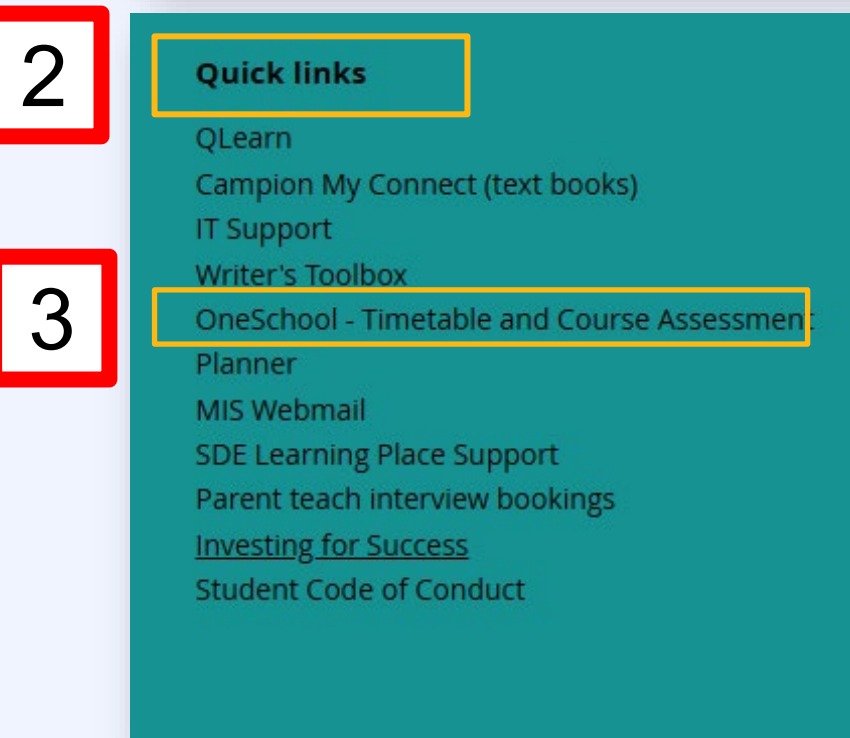

1. How to access your Timetable

At the start of each term, you will need to check your timetable to check if any changes have occurred. Changes could include subject changes from Semester 1 electives to Semester 2 electives OR change of teacher or time of class.

1. Go to the school website
2. Scroll down to the bottom – **Quick links**
3. Click on ‘OneSchool-timetable and Course Assessment’
4. Sign in using your school username and password - tick ‘accept condition of use

1 <https://capricorniasde.eq.edu.au/>

Go to next slide